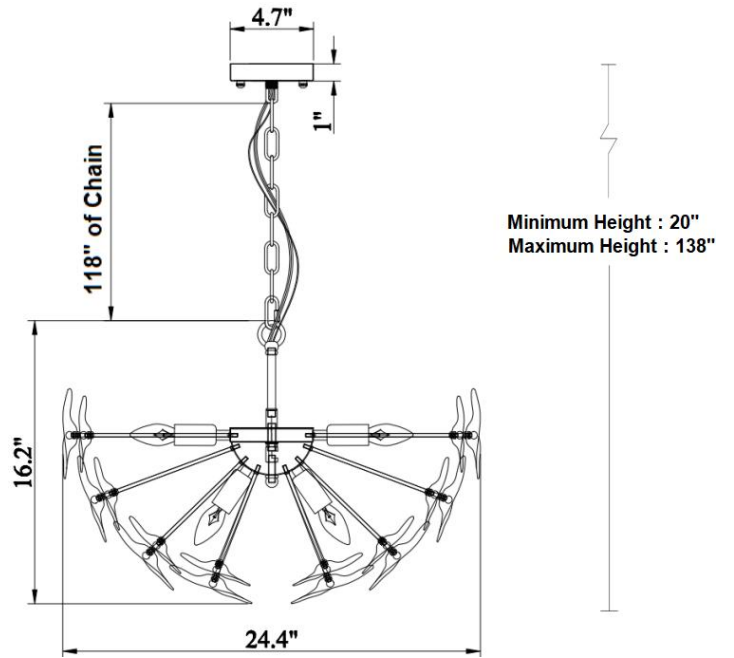

Sancia Chandelier — Small

PRODUCT VIEW

DIMENSION VIEW

SPECIFICATIONS

SKU	H21104-6BR
DIMENSION	24"W x 24"D x 16"H
MATERIALS	Iron & Glass
FINISH	Warm Aura Brass
SOCKET & BULBS	6 x E12
WATT'S PER SOCKET/ITEM	40 W / 240 W
CANOPY	5" Dia x 1"H
WIRE/CHAIN	120"/118"
NET WEIGHT	10 LBS
ADJUSTABLE HEIGHT	20"Hmin – 138"Hmax