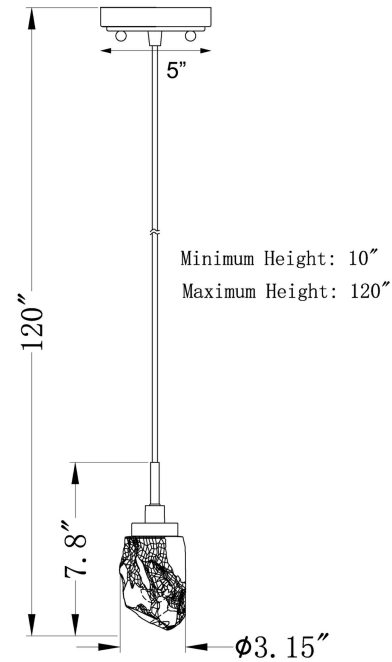

Avola Ice-drop Single Pendant

PRODUCT VIEW

DIMENSION VIEW

SPECIFICATIONS

SKU	KPN1106-1
DIMENSION	3"W x 3"D x 8"H
MATERIALS	Iron+Glass
FINISH	Bernhard Bronze +Natural Brass
SOCKET & BULBS	1 x G9
WATTS PER SOCKET/ITEM	25 W / 25 W
WIRE	120"
CANOPY	5" D x 1"H
ADJUSTABLE HEIGHT	10"Hmin – 120"Hmax
NET WEIGHT	8 LBS