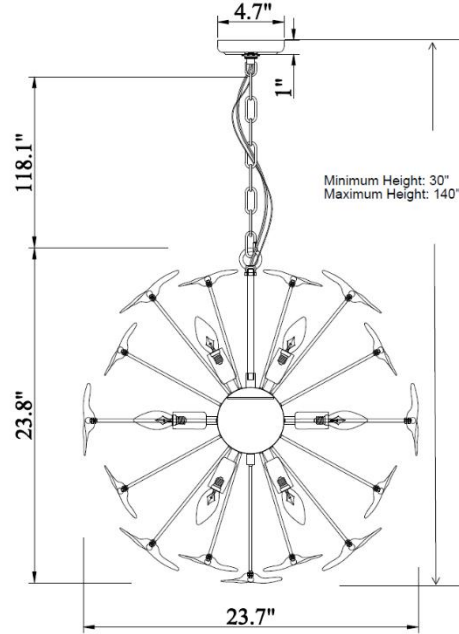

## Terina Globe Chandelier

### PRODUCT VIEW

### DIMENSION VIEW

### SPECIFICATIONS

SKU	H21105G-8BR
DIMENSION	24"W x 24"D x 24"H
MATERIALS	Iron & Glass
FINISH	Warm Aura Brass & Molten Smoke Glass
SOCKET & BULBS	8 x E12
WATTS PER SOCKET/ITEM	40 W / 320 W
CANOPY	5" Dia x 1"H
WIRE/CHAIN	120"/118"
ADJUSTABLE HEIGHT	30"Hmin – 140"Hmax
NET WEIGHT	12 LBS