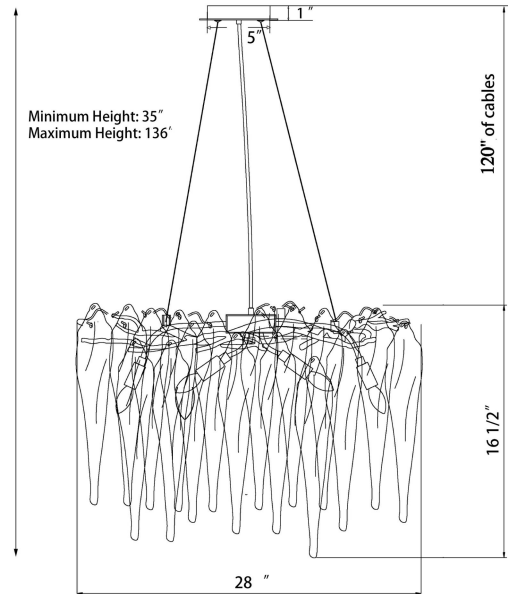

Alpine Villages Winter Ice Drop Chandelier

PRODUCT VIEW

DIMENSION VIEW

SPECIFICATIONS

| | |
|-----------------------|--------------------|
| SKU | H22104-7 |
| DIMENSION | 28"W x 28"D x 17"H |
| MATERIALS | Iron & Glass |
| FINISH | Sunwashed Goldleaf |
| SOCKET & BULBS | 7 x E12 |
| WATTS PER SOCKET/ITEM | 40 W / 280 W |
| CANOPY | 5"Dia x 1"H |
| WIRE/HANGING CABLES | 120"/120" |
| ADJUSTABLE HEIGHT | 35"Hmin – 136"Hmax |
| NET WEIGHT | 12 LBS |