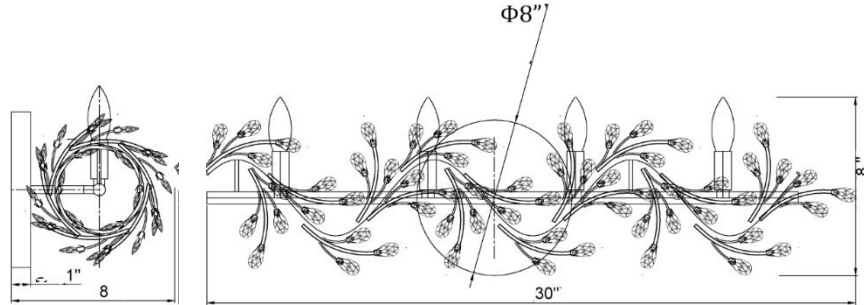

Ludovica Vine Floral Branch Sconce

PRODUCT VIEW

DIMENSION VIEW

SPECIFICATIONS

SKU	W25115-4
DIMENSION	30"W x 8"D x 8"H
MATERIALS	Iron & Crystal
FINISH	Sunwashed Goldleaf
SOCKET & BULBS	4 x E12
WATTS PER SOCKET/ITEM	40 W / 160 W
BACKPLATE COVER	8" Dia x 1"H
WIRE/CHAIN	N/A
ADJUSTABLE HEIGHT	N/A