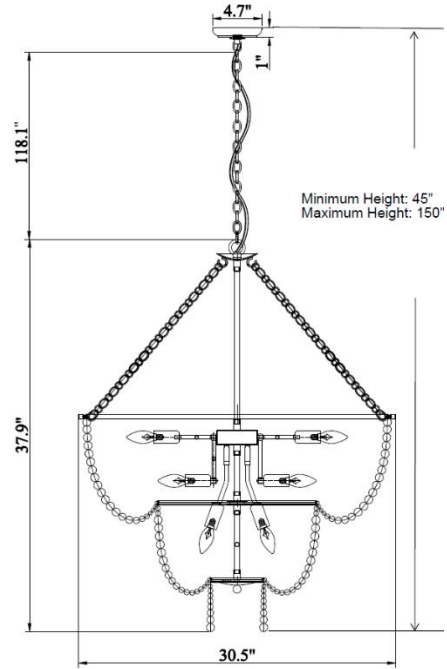

Campana Two-tier Chandelier

PRODUCT VIEW

DIMENSION VIEW

SPECIFICATIONS

SKU	H21103T-8GL
DIMENSION	31"W x 31"D x 38"H
MATERIALS	Iron & Wood
FINISH	Siena Gold Leaf
SOCKET & BULBS	8 x E12
WATTS PER SOCKET/ITEM	40 W / 320 W
CANOPY	5" Dia x 1"H
WIRE/CHAIN	120"/118"
ADJUSTABLE HEIGHT	45"Hmin - 150"Hmax
NET WEIGHT	22 LBS