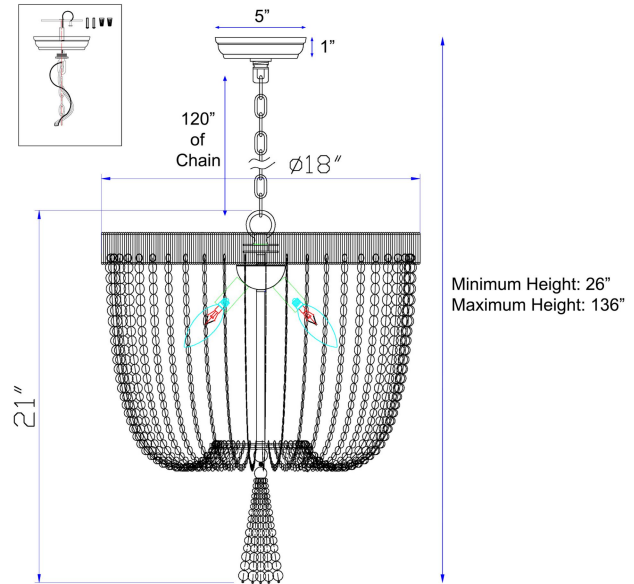

**Sea Breeze Wood Beads Basket Chandelier**

**PRODUCT VIEW**

**DIMENSION VIEW**

**SPECIFICATIONS**

SKU	H22112-3
DIMENSION	18"W x 18"D x 21"H
MATERIALS	Iron & Wood, Jute
FINISH	White Woods & Jute Wrapped Frame
SOCKET & BULBS	3 x E12
WATTS PER SOCKET/ITEM	40 W / 120 W
CANOPY	5" Dia x 1"H
WIRE/CHAIN	120"/120"
ADJUSTABLE HEIGHT	26"Hmin – 136"Hmax
NET WEIGHT	11 LBS

**NOTE:**

- Safety Rate: UL/ETL Dry. It is for indoor use only
- Some Assembling work is required. Please follow the instructions.
- Professional installation recommended. Dimmable with compatible bulbs/dimmer.