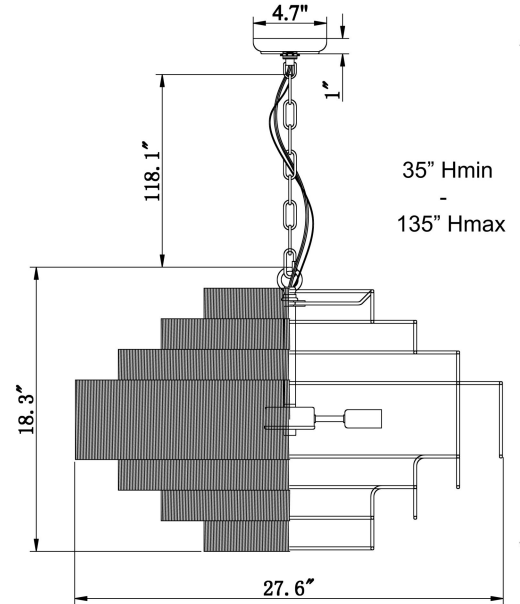

Zissel Rattan Chandelier

PRODUCT VIEW

DIMENSION VIEW

SPECIFICATIONS

SKU	H23102-6
DIMENSION	28"W x 28"D x 19"H
MATERIALS	Iron & Rattan
FINISH	Antique Gold
SOCKET & BULBS	6 x E12
WATTS PER SOCKET/ITEM	40 W / 240 W
CANOPY	5" Dia x 1"H
WIRE/CHAIN	120"/118"
ADJUSTABLE HEIGHT	35"Hmin – 135"Hmax
NET WEIGHT	16 LBS

NOTE:

- Safety Rate: UL Dry. It is for indoor use only
- Some Assembling work is required. Please follow the instructions.
- Professional installation recommended. Dimmable with compatible bulbs/dimmer.