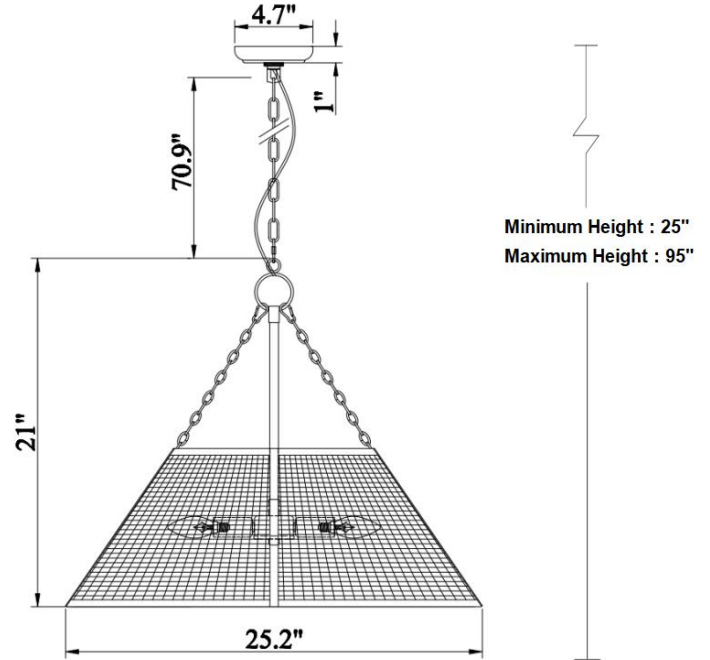

Shoreline Small Chandelier - White

PRODUCT VIEW

DIMENSION VIEW

SPECIFICATIONS

SKU	H25101-4W
DIMENSION	25"W x 25"D x 21"H
MATERIALS	Iron & Rattan
FINISH	Coastal White Enamel+Whisper Weave White
SOCKET & BULBS	4 x E12
WATTS PER SOCKET/ITEM	40 W / 160 W
CANOPY	5" D x 1"H
WIRE/CHAIN	120" / 71"
NET WEIGHT	10 LBS
ADJUSTABLE HEIGHT	25"Hmin – 95"Hmax

NOTE:

- Safety Rate: UL Dry. It is for indoor use only
- Some Assembling work is required. Please follow the instructions.
- Professional installation recommended. Dimmable with compatible bulbs/dimmer.