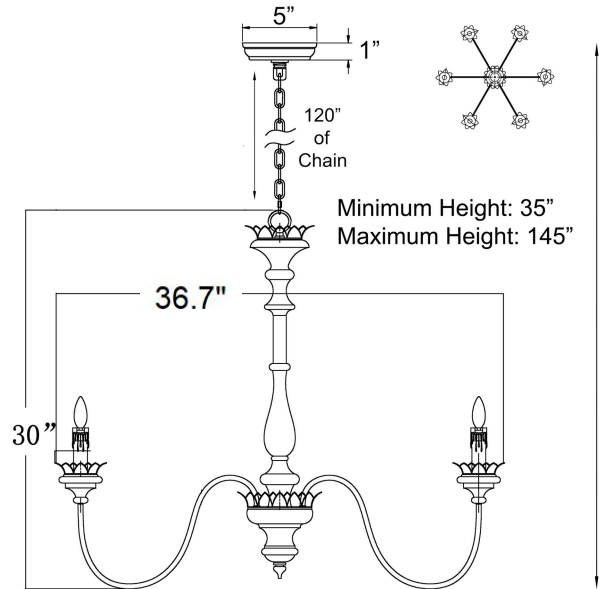

Genevra Chandelier

PRODUCT VIEW

DIMENSION VIEW

SPECIFICATIONS

SKU	H5102-6
DIMENSION	37"W x 37"D x 30"H
MATERIALS	Wood & Iron
FINISH	Château Ember Patina
SOCKET & BULBS	6 x E12
WATTS PER SOCKET/ITEM	60 W / 360 W
CANOPY	5"Dia x 1"H
WIRE/CHAIN	120"/120"
NET WEIGHT	11 LBS
ADJUSTABLE HEIGHT	35"Hmin – 145"Hmax