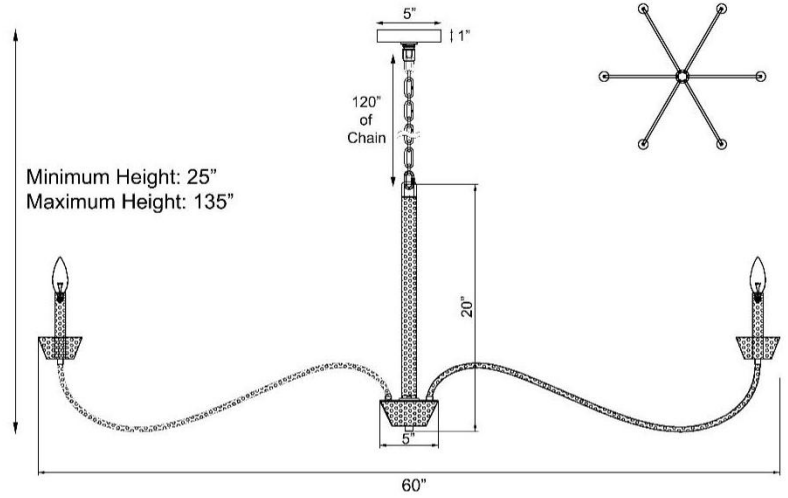

Sabine Grand Arc Chandelier – Gold

PRODUCT VIEW

DIMENSION VIEW

SPECIFICATIONS

SKU	H20105-6GD
DIMENSION	60"W x 60"D x 20"H
MATERIALS	Hammered Iron
FINISH	Antique Champagne Gold
SOCKET & BULBS	6 x E12
WATTS PER SOCKET/ITEM	60 W / 360 W
CANOPY	5"Dia x 1"H
WIRE/CHAIN	120"/120"
NET WEIGHT	14 LBS
ADJUSTABLE HEIGHT	25"Hmin – 135"Hmax

NOTE:

- Safety Rate: UL/ETL Dry. It is for indoor use only
- Some Assembling work is required. Please follow the instructions.
- Professional installation recommended. Dimmable with compatible bulbs/dimmer.