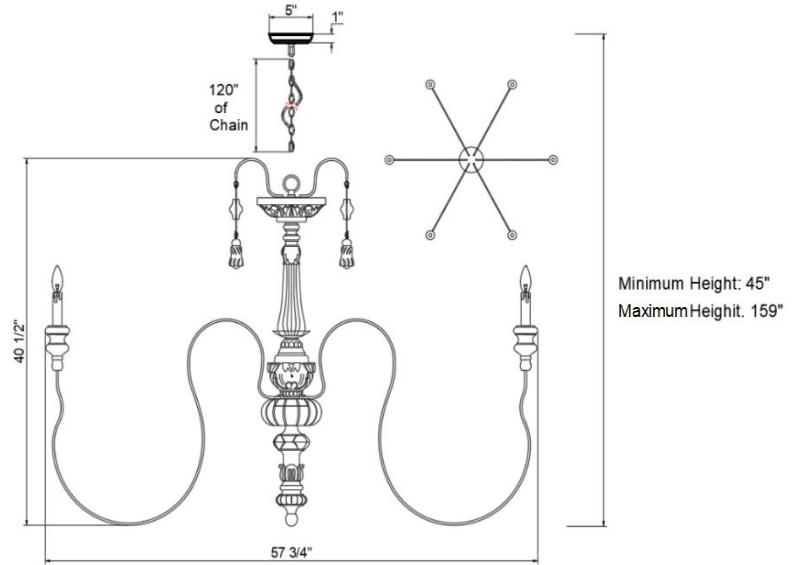

Valenza Chandelier

PRODUCT VIEW

DIMENSION VIEW

SPECIFICATIONS

| | |
|-----------------------|--------------------------------|
| SKU | H26104-58 |
| DIMENSION | 57 3/4"W x 57 3/4"D x 40 1/2"H |
| MATERIALS | Iron & Wood |
| FINISH | Ivory Limestone Patina |
| SOCKET & BULBS | 6 x E12 |
| WATTS PER SOCKET/ITEM | 40 W / 240 W |
| CANOPY | 5" D x 1"H |
| WIRE / CHAIN | 120"/120" |
| ADJUSTABLE HEIGHT | 45"Hmin – 159"Hmax |

NOTE:

- Safety Rate: ETL Dry. It is for indoor use only
- Some Assembling work is required. Please follow the instructions.
- Professional installation recommended. Dimmable with compatible bulbs/dimmer.