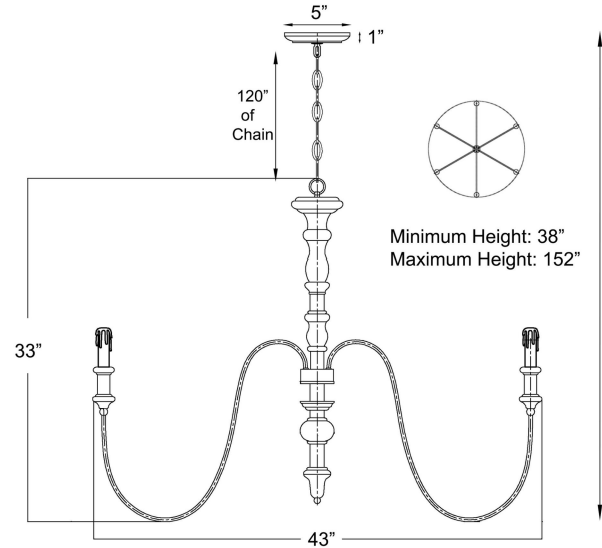

Karalea Dawn Chandelier

PRODUCT VIEW

DIMENSION VIEW

SPECIFICATIONS

SKU	H8122-6GY
DIMENSION	43"W x 43"D x 33"H
MATERIALS	Iron & wood
FINISH	Vintage Limestone
SOCKET & BULBS	6 x E12
WATTS PER SOCKET/ITEM	60 W / 360 W
CANOPY	5"Dia x 1"H
WIRE/CHAIN	120"/120"
ADJUSTABLE HEIGHT	38"Hmin – 152"Hmax
NET WEIGHT	12 LBS