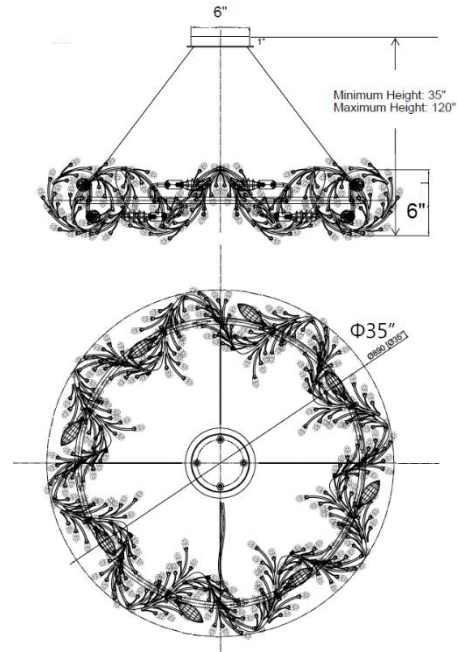

### PRODUCT VIEW

### DIMENSION VIEW

### SPECIFICATIONS

SKU	H25115R-8
DIMENSION	35"W x 35"D x 6"H
MATERIALS	Iron & Crystal
FINISH	Sunwashed Goldleaf
SOCKET & BULBS	12 x E12
WATTS PER SOCKET/ITEM	40 W / 480 W
CANOPY	6" Dia x 1"H
WIRE/CABLE	120"/120"
ADJUSTABLE HEIGHT	35"Hmin – 120"Hmax