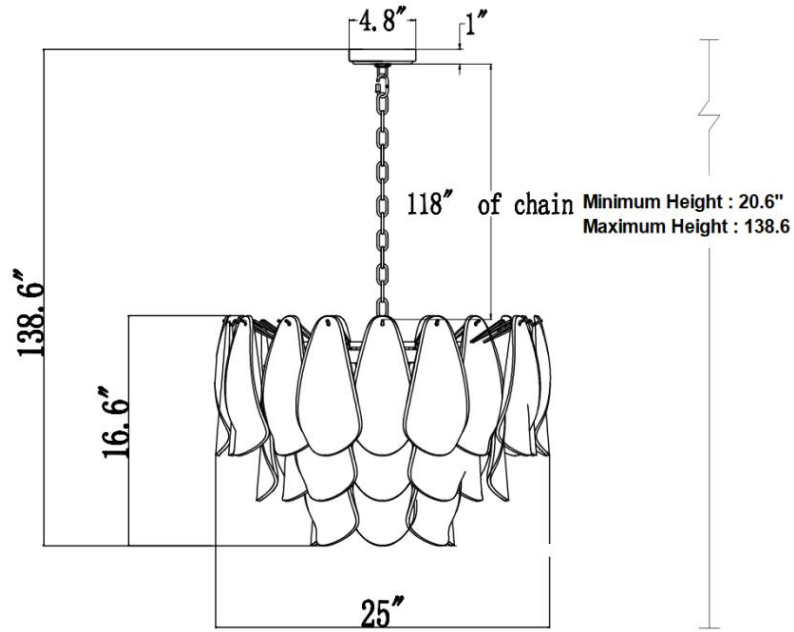

Velora Small Chandelier - Moonlit Opaline Glass

PRODUCT VIEW

DIMENSION VIEW

SPECIFICATIONS

SKU	KCH5190-25W
DIMENSION	25"W x 25"D x 17"H
MATERIALS	Iron & Glass
FINISH	Burnished Brass & Moonlit Opaline Glass
SOCKET & BULBS	9 x E12
WATTS PER SOCKET/ITEM	40 W / 360 W
CANOPY	5"D x 1"H
WIRE/CHAIN	120"/120"
NET WEIGHT	49 LBS
ADJUSTABLE HEIGHT	20"Hmin – 139"Hmax

NOTE:

- Safety Rate: ETL Dry. It is for indoor use only
- Some Assembling work is required. Please follow the instructions.
- Professional installation recommended. Dimmable with compatible bulbs/dimmer.