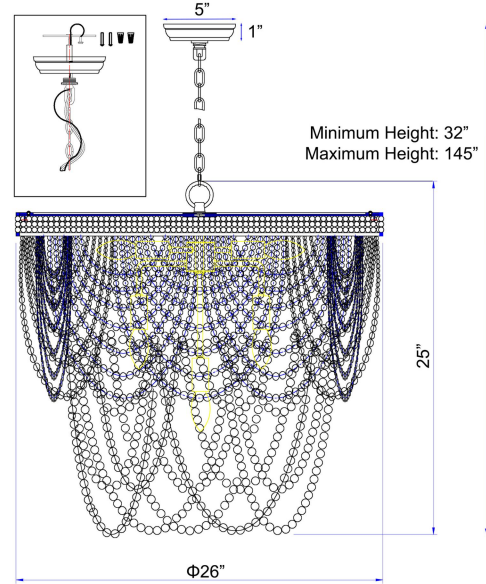

Renaissance Wood Beads Chandelier - Gold

PRODUCT VIEW

DIMENSION VIEW

SPECIFICATIONS

SKU	H22111-9G
DIMENSION	26"W x 26"D x 25"H
MATERIALS	Iron & Wood
FINISH	Sunwashed Goldleaf, Whitewashed Pearlwood
SOCKET & BULBS	9 x E12
WATTS PER SOCKET/ITEM	40 W / 360 W
CANOPY	5"Dia x 1"H
WIRE/CHAIN	120"/120"
ADJUSTABLE HEIGHT	32"Hmin – 145"Hmax
NET WEIGHT	19 LBS