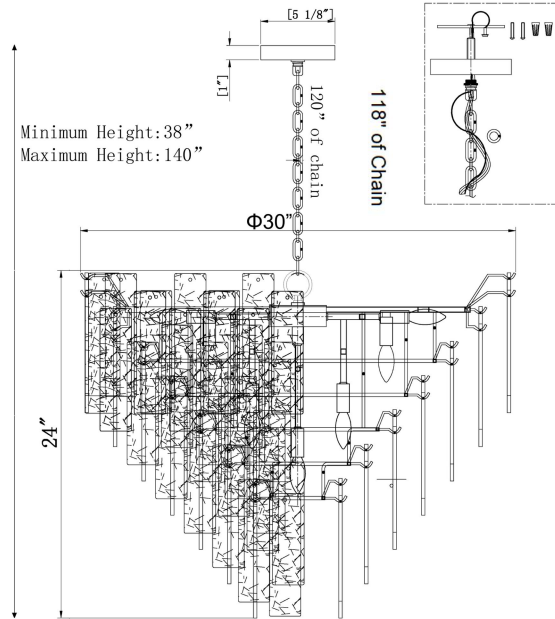

Flavia Large Round Chandelier - Polished Nickel

PRODUCT VIEW

DIMENSION VIEW

SPECIFICATIONS

SKU	H21122L-16PN
DIMENSION	30"W x 30"D x 24"H
MATERIALS	Iron & Glass
FINISH	Polished Nickel
SOCKET & BULBS	16 x E12
WATTS PER SOCKET/ITEM	40 W / 640 W
CANOPY	5" Dia x 1"H
WIRE/CHAIN	120"/118"
NET WEIGHT	100 LBS
ADJUSTABLE HEIGHT	38"Hmin – 140"Hmax