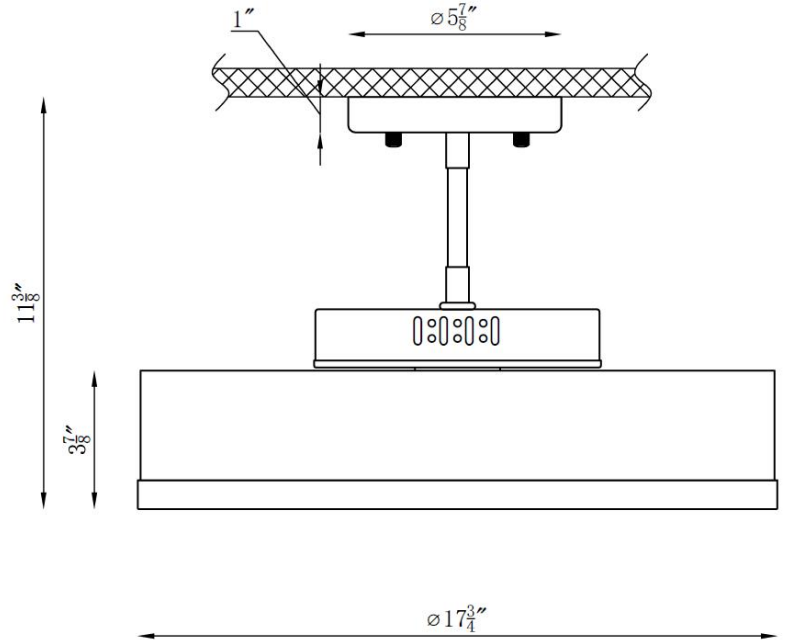

Pedesina Flushmount

PRODUCT VIEW

DIMENSION VIEW

SPECIFICATIONS

SKU	KFM0127-18
DIMENSION	18"W x 18"D x 11"H
MATERIALS	Steel & Glass
FINISH	Matte Black Winter Brass
INTEGRATED LED	3600LM/3000K/36W
WATTS PER SOCKET/ITEM	40 W / 320 W
CANOPY	6" D x 1"H
NET WEIGHT	15 LBS

NOTE:

- Safety Rate: UL Dry. It is for indoor use only
- Some Assembling work is required. Please follow the instructions.
- Professional installation recommended. Dimmable with compatible bulbs/dimmer.