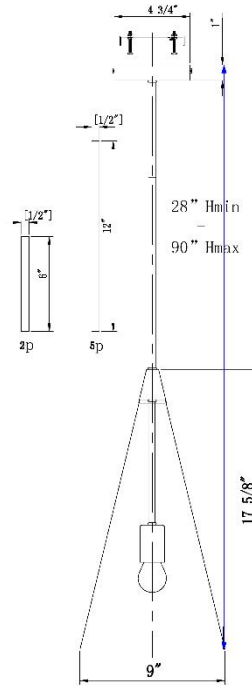

**Orly Pendant with Matte Black/White Finish**

**PRODUCT VIEW**

**DIMENSION VIEW**

**SPECIFICATIONS**

SKU	KPN0125-1MW or KPN0125-1MB
DIMENSION	9"W x 9"D x 18"H
MATERIALS	Iron
FINISH	Matte White or Matte Black
SOCKET & BULBS	1 x E26
WATTS PER SOCKET/ITEM	60 W / 60 W
CANOPY	5" D x 1"H
ADJUSTABLE HEIGHT	28" Hmin – 90" Hmax
NET WEIGHT	8 LBS