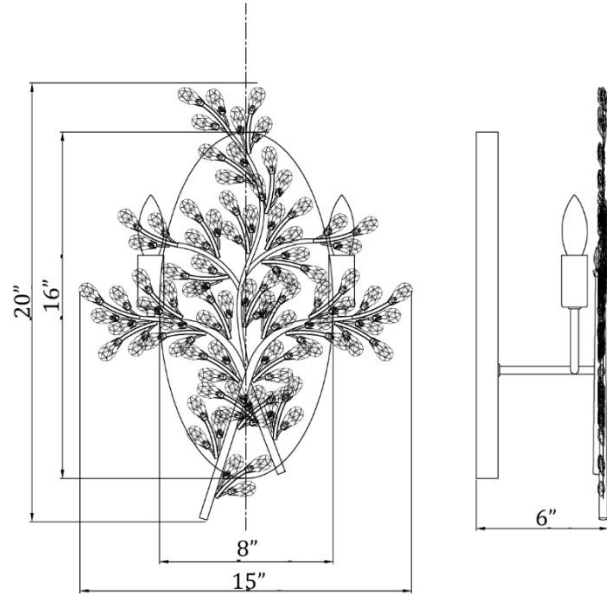

### PRODUCT VIEW

### DIMENSION VIEW

### SPECIFICATIONS

SKU	W25108-2
DIMENSION	15"W x 6"D x 20"H
MATERIALS	Iron & Crystal
FINISH	Sunwashed Goldleaf
SOCKET & BULBS	2 x E12
WATTS PER SOCKET/ITEM	40 W / 80 W
BACKPLATE COVER	8"W x 1"D x 16"H
WIRE/CHAIN	N/A
ADJUSTABLE HEIGHT	N/A
NET WEIGHT	3 LBS