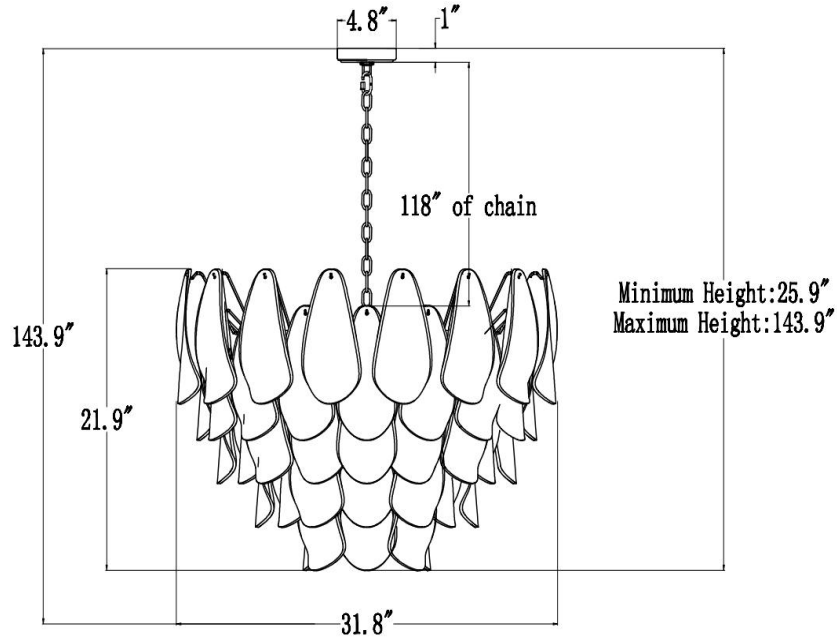

Velora Large Chandelier - Amber Glass

PRODUCT VIEW

DIMENSION VIEW

SPECIFICATIONS

SKU	KCH5190-33A
DIMENSION	32"W x 32"D x 22"H
MATERIALS	Iron & Glass
FINISH	Burnished Brass & Amber Glass
SOCKET & BULBS	17 x E12
WATTS PER SOCKET/ITEM	40 W / 680 W
CANOPY	5"D x 1"H
WIRE/CHAIN	120"/120"
NET WEIGHT	96 LBS
ADJUSTABLE HEIGHT	26"Hmin – 144"Hmax

NOTE:

- Safety Rate: ETL Dry. It is for indoor use only
- Some Assembling work is required. Please follow the instructions.
- Professional installation recommended. Dimmable with compatible bulbs/dimmer.