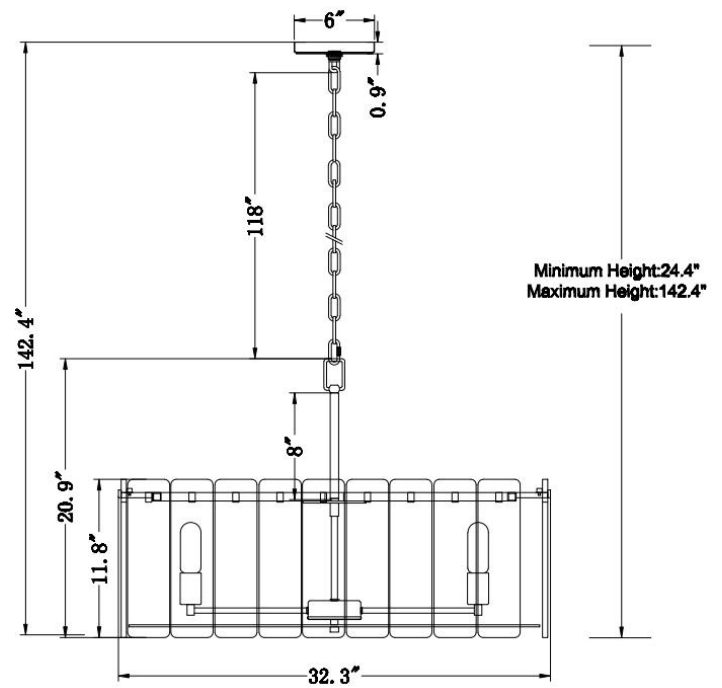

### DIMENSION VIEW

### SPECIFICATIONS

SKU	KCH5160-32
DIMENSION	32"W x 32"D x 21"H
MATERIALS	Iron & Glass
FINISH	Warm Brass
SOCKET & BULBS	10 x E26
WATTS PER SOCKET/ITEM	40 W / 400 W
CANOPY	6"Dia x 1"H
WIRE/CHAIN	120"/ 120"
NET WEIGHT	52 LBS
ADJUSTABLE HEIGHT	24"Hmin – 142"Hmax