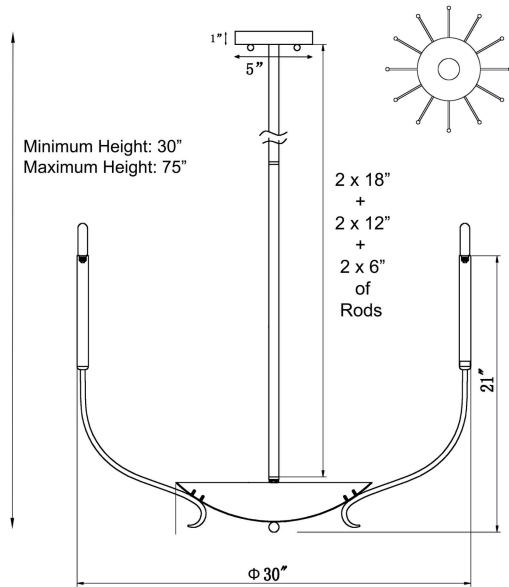

Amelia Chandelier - Large

PRODUCT VIEW

DIMENSION VIEW

SPECIFICATIONS

| | |
|-----------------------|----------------------------------|
| SKU | H20101-12 |
| DIMENSION | 30"W x 30"D x 21"H |
| MATERIALS | Iron |
| FINISH | Gilded Laurel Leaf |
| SOCKET & BULBS | 12 x E12 |
| WATTS PER SOCKET/ITEM | 60 W / 720 W |
| CANOPY | 5"Dia x 1"H |
| WIRE/RODS | 120"/ 2 x 18" + 2 x 12" + 2 x 6" |
| ADJUSTABLE HEIGHT | 30"Hmin – 75"Hmax |
| Weight | 19 LBS |