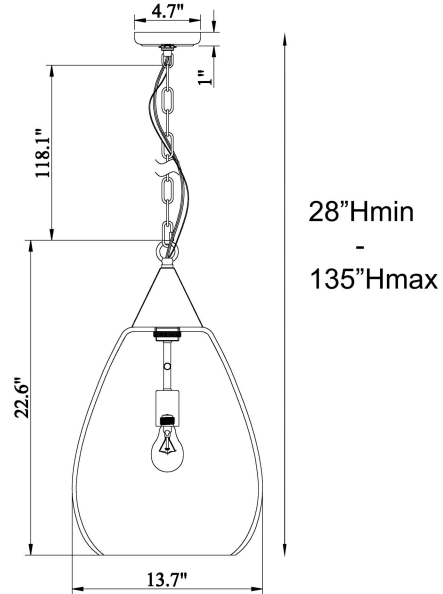

Adreana Raindrop Pendant

PRODUCT VIEW

DIMENSION VIEW

SPECIFICATIONS

SKU	P8109-1
DIMENSION	14"W x 14"D x 23"H
MATERIALS	Iron & Glass
FINISH	Vintage Smoke Luster
SOCKET & BULBS	1 x E26
WATTS PER SOCKET/ITEM	60 W / 60 W
CANOPY	5"Dia x 1"H
WIRE/CHAIN	120"/120"
Weight	11 LBS
ADJUSTABLE HEIGHT	28"Hmin – 135"Hmax