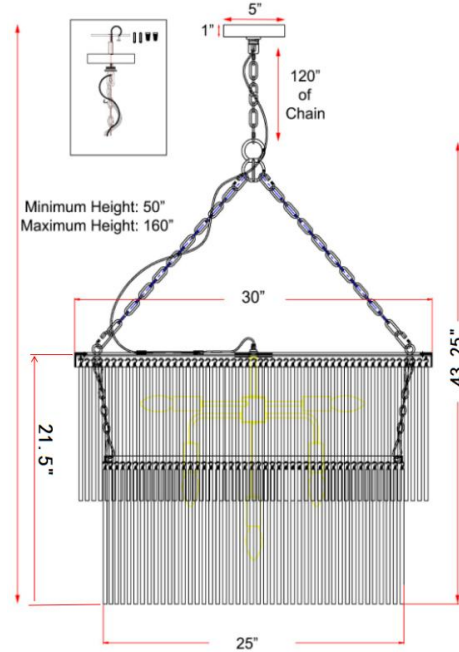

Imperial Two-Tier Tubular Bells Chandelier

PRODUCT VIEW

DIMENSION VIEW

SPECIFICATIONS

SKU	H22107-9AG
DIMENSION	30"W x 30"D x 43"H
MATERIALS	Iron
FINISH	Antique Gold Leaf
SOCKET & BULBS	9 x E12
WATTS PER SOCKET/ITEM	40 W / 360 W
CANOPY	5"Dia x 1"H
WIRE/CHAIN	120"/120"
ADJUSTABLE HEIGHT	50"Hmin – 160"Hmax
NET WEIGHT	60 LBS

NOTE:

- Safety Rate: UL/ETL Dry. It is for indoor use only
- Some Assembling work is required. Please follow the instructions.
- Professional installation recommended. Dimmable with compatible bulbs/dimmer.