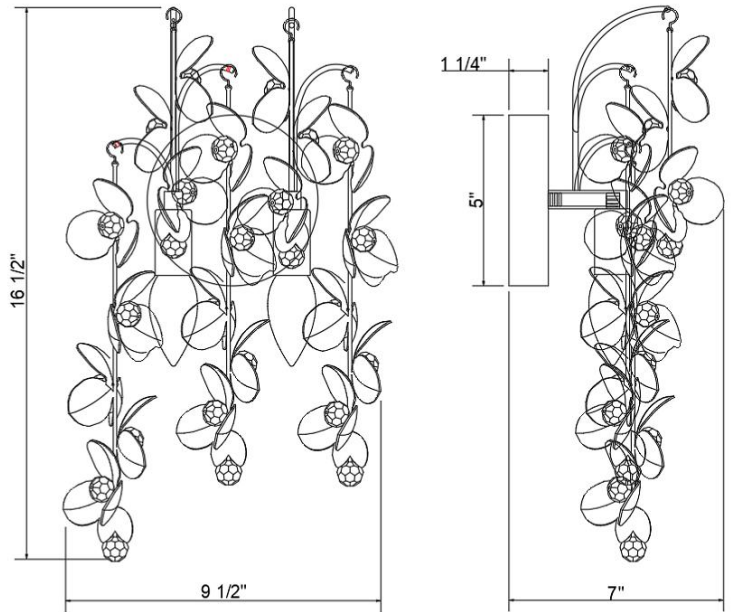

## Lunaria Sconce

### PRODUCT VIEW

### DIMENSION VIEW

### SPECIFICATIONS

SKU	W26120-2
DIMENSION	9 1/2"W x 7"D x 16 1/2"H
MATERIALS	Iron & Ceramic
FINISH	Siena Gold
SOCKET & BULBS	2 x E12
WATTS PER SOCKET/ITEM	40 W / 80 W
CANOPY	5" D x 1 1/4"H
WIRE / CHAIN	N/A
ADJUSTABLE HEIGHT	N/A