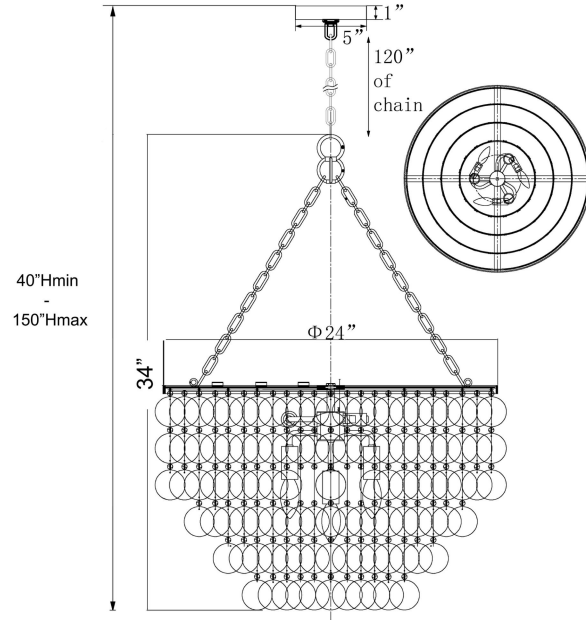

Mellicent Chandelier

PRODUCT VIEW

DIMENSION VIEW

SPECIFICATIONS

SKU	H20102-7
DIMENSION	24"W x 24"D x 34"H
MATERIALS	Iron & Shell
FINISH	Polished Nickel
SOCKET & BULBS	7 x E12
WATTS PER SOCKET/ITEM	60 W / 420 W
CANOPY	5"Dia x 1"H
WIRE/CHAIN	120"/120"
ADJUSTABLE HEIGHT	40"Hmin – 150"Hmax
NET WEIGHT	13 LBS

NOTE:

- Safety Rate: UL/ETL Dry. It is for indoor use only
- Some Assembling work is required. Please follow the instructions.
- Professional installation recommended. Dimmable with compatible bulbs/dimmer.