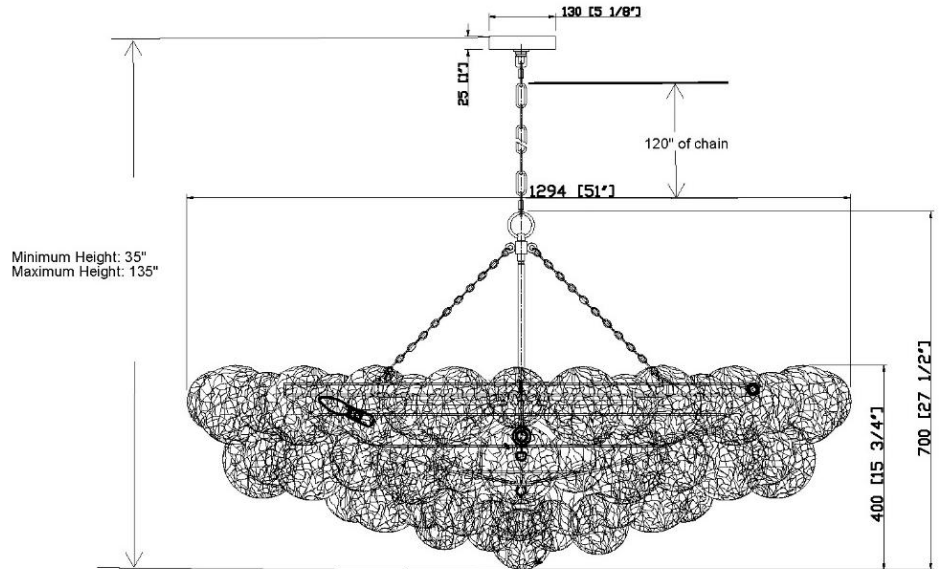

Seraphina Linear Chandelier

PRODUCT VIEW

DIMENSION VIEW

SPECIFICATIONS

SKU	H23101L-10
DIMENSION	51"W x 27"D x 27.5"H
MATERIALS	Iron+ Glass
FINISH	Natural Brass
SOCKET & BULBS	10 x E12
WATTS PER SOCKET/ITEM	40 W / 400 W
CANOPY	5" D x 1"H
WIRE/CHAIN	120"/120"
NET WEIGHT	30 LBS
ADJUSTABLE HEIGHT	35"Hmin – 135"Hmax

NOTE:

- Safety Rate: UL Dry. It is for indoor use only
- Some Assembling work is required. Please follow the instructions.
- Professional installation recommended. Dimmable with compatible bulbs/dimmer.