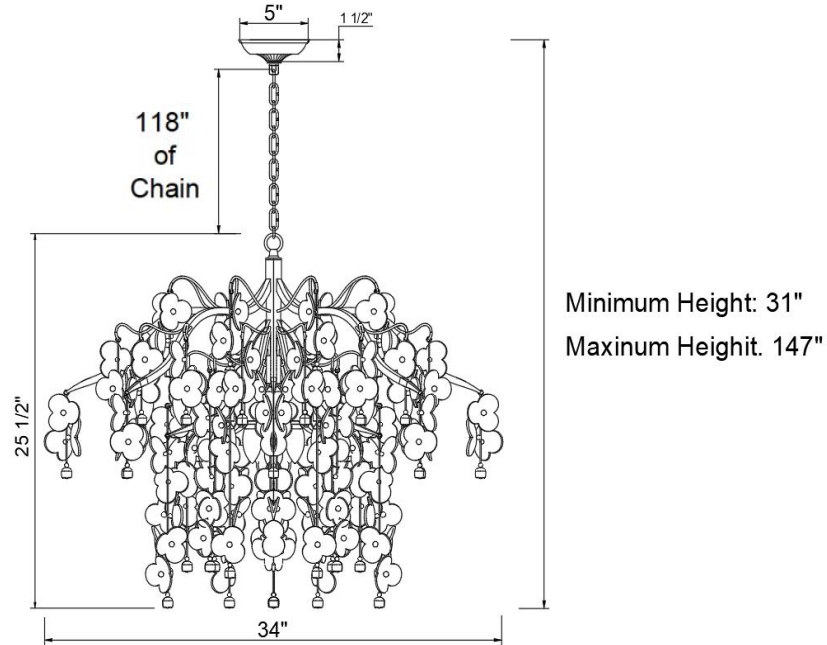

**Lunaria Round Chandelier - 34"**

**PRODUCT VIEW**

**DIMENSION VIEW**

**SPECIFICATIONS**

SKU	H26120R-34
DIMENSION	34"W x 34"D x 25-1/2"H
MATERIALS	Iron & Porcelain
FINISH	Siena Gold
SOCKET & BULBS	12 x E12
WATTS PER SOCKET/ITEM	40 W / 480 W
CANOPY	5" D x 1-1/2"H
WIRE / CHAIN	120" / 118"
NET WEIGHT	25 LBS
ADJUSTABLE HEIGHT	31"Hmin - 147"Hmax

**NOTE:**

- Safety Rate: ETL Dry. It is for indoor use only
- Some Assembling work is required. Please follow the instructions.
- Professional installation recommended. Dimmable with compatible bulbs/dimmer.