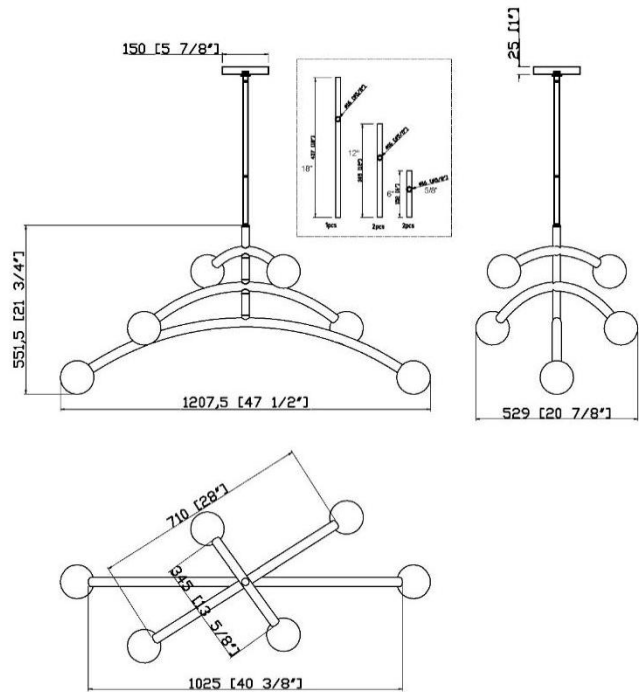

**Dalia Chandelier**

**PRODUCT VIEW**

**DIMENSION VIEW**

**SPECIFICATIONS**

SKU	KCH3106-6BS & KCH3106-6BZ
DIMENSION	47"W x 21"D x 22"H
MATERIALS	Iron & Glass
FINISH	Antique Brass & Rubbed Bronze
SOCKET & BULBS	6 x G9
WATTS PER SOCKET/ITEM	25 W / 150 W
CANOPY	6" D x 1"H
WIRE/ROD	120"/2 x 18" + 2 x 12" + 2 x 6"
NET WEIGHT	10 LBS
ADJUSTABLE HEIGHT	28"Hmin – 95"Hmax

**NOTE:**

- Safety Rate: UL Dry. It is for indoor use only
- Some Assembling work is required. Please follow the instructions.
- Professional installation recommended. Dimmable with compatible bulbs/dimmer.