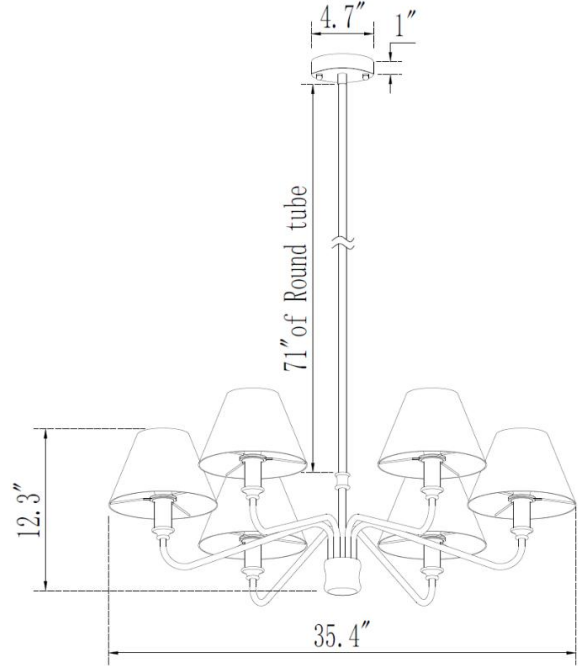

Amélie Chandelier (Small)

PRODUCT VIEW

DIMENSION VIEW

SPECIFICATIONS

SKU	H25105S-6
DIMENSION	35"W x 35"D x 12"H
MATERIALS	Iron + Fabric
FINISH	Ironwood Black/Antique Goldleaf Éclat
SOCKET & BULBS	6 x E12
WATTS PER SOCKET/ITEM	40 W / 240 W
CANOPY	5" D x 1"H
WIRE	138"
NET WEIGHT	8 LBS
ROD CONFIGURATION	1 x 8" + 4 x 16"