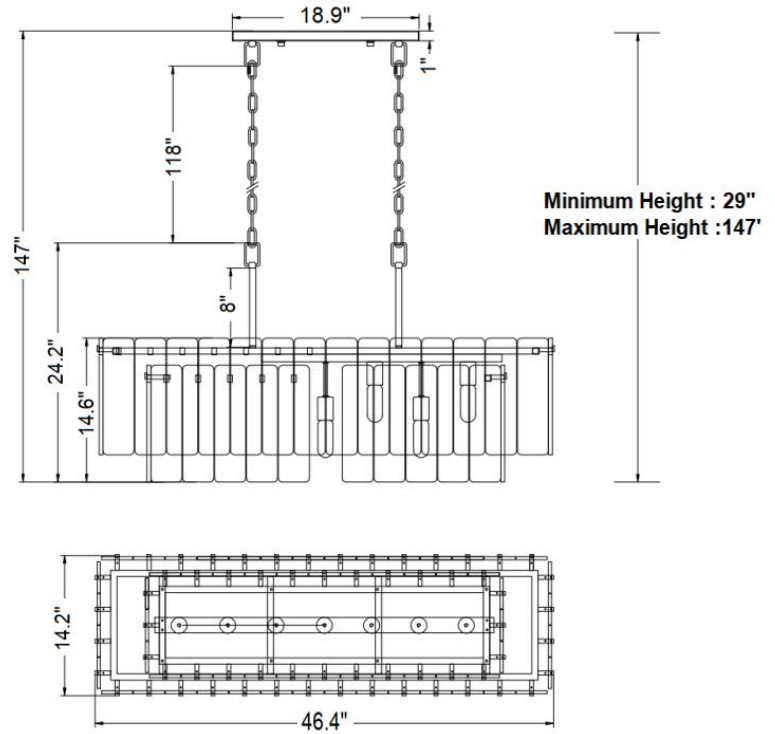

Tundra Linear Chandelier -Small

PRODUCT VIEW

DIMENSION VIEW

SPECIFICATIONS

SKU	KCH5162L-47
DIMENSION	46"W x 14"D x 24"H
MATERIALS	Iron & Glass
FINISH	Warm Brass
SOCKET & BULBS	7 x E26
WATTS PER SOCKET/ITEM	40 W / 280 W
CANOPY	19"W x 4-3/4"D x 1"H
WIRE/CHAIN	120"/120"
NET WEIGHT	88 LBS
ADJUSTABLE HEIGHT	29 Hmin – 147"Hmax