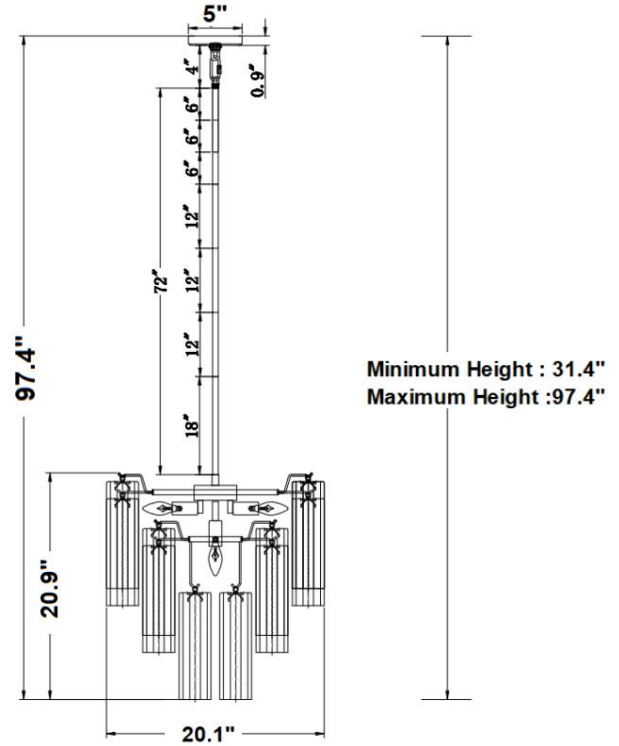

**Vespera Chandelier - Small**

**PRODUCT VIEW**

**DIMENSION VIEW**

**SPECIFICATIONS**

SKU	KCH5120-20
DIMENSION	20"W x 20"D x 21"H
MATERIALS	Iron & Glass
FINISH	Warm Brass
SOCKET & BULBS	4 x E12
WATTS PER SOCKET/ITEM	40 W / 160 W
CANOPY	5"Dia x 1"H
WIRE/RODS	144"/ 1*18"+3*12"+3*6"
NET WEIGHT	32 LBS
ADJUSTABLE HEIGHT	31"Hmin – 97"Hmax