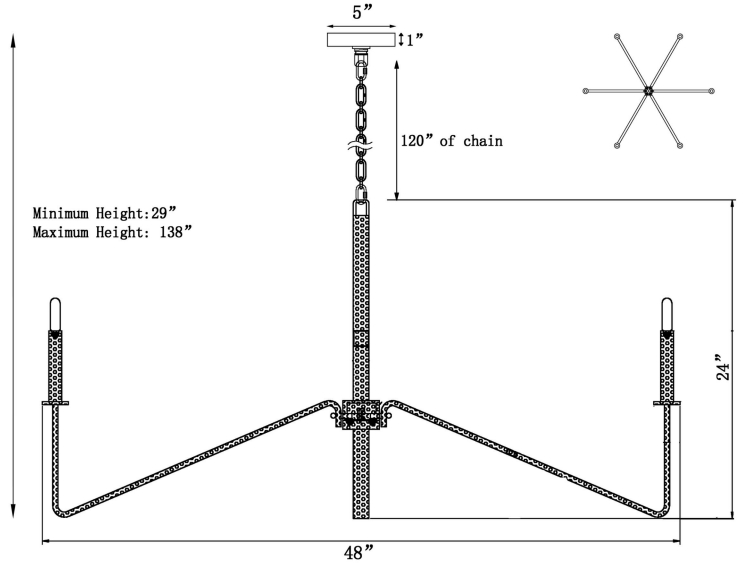

Sabine Slimline Chandelier – Black

PRODUCT VIEW

DIMENSION VIEW

SPECIFICATIONS

SKU	H20104L-6BK
DIMENSION	48"W x 48"D x 24"H
MATERIALS	Hammered Iron
FINISH	Forged Black
SOCKET & BULBS	6 x E12
WATTS PER SOCKET/ITEM	60 W / 360 W
CANOPY	5" Dia x 1"H
WIRE/CHAIN	120"/120"
ADJUSTABLE HEIGHT	29"Hmin – 138"Hmax
Weight	15 LBS

NOTE:

- Safety Rate: UL/ETL Dry. It is for indoor use only
- Some Assembling work is required. Please follow the instructions.
- Professional installation recommended. Dimmable with compatible bulbs/dimmer.