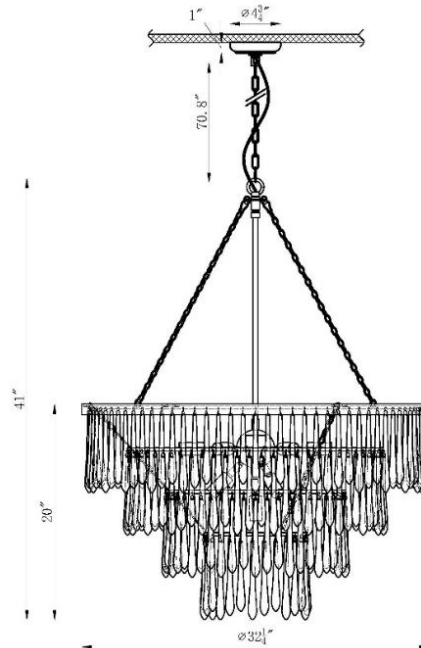

**Bianca Chandelier**

**PRODUCT VIEW**

**DIMENSION VIEW**

Minimum Height: 45"  
Maximum Height: 110"

**SPECIFICATIONS**

SKU	H25104-12W
DIMENSION	32"W x 32"D x 41"H
MATERIALS	Steel + Glass
FINISH	Matte White, Sand Etched Glass
SOCKET & BULBS	12 x E12
WATTS PER SOCKET/ITEM	40 W / 480 W
CANOPY	5" D x 1"H
WIRE/CHAIN	114"/70.8"
NET WEIGHT	37 LBS
ADJUSTABLE HEIGHT	45"Hmin – 110"Hmax