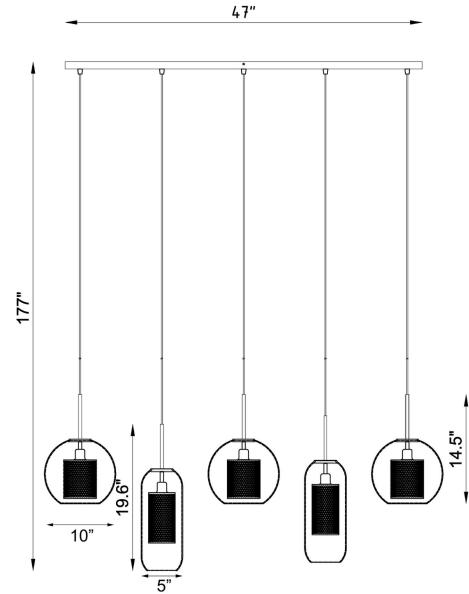

Fano 5-light Linear Chandelier

PRODUCT VIEW

DIMENSION VIEW

Minimum Height: 25"
 Maximum Height: 177"

SPECIFICATIONS

SKU	KCH1116-5
DIMENSION	53"W x 10"D x 177"Hmax
MATERIALS	Iron + Glass
FINISH	Aged Brass
SOCKET & BULBS	5 x E12
WATTS PER SOCKET/ITEM	40 W / 200 W
CANOPY	47"W x 4"D x 1"H
ADJUSTABLE HEIGHT	25"Hmin – 177"Hmax
NET WEIGHT	35 LBS

NOTE:

- Safety Rate: ETL /cUL dry-listed. It is for indoor use only
- Some Assembling work is required. Please follow the instructions.
- Professional installation recommended. Dimmable with compatible bulbs/dimmer.