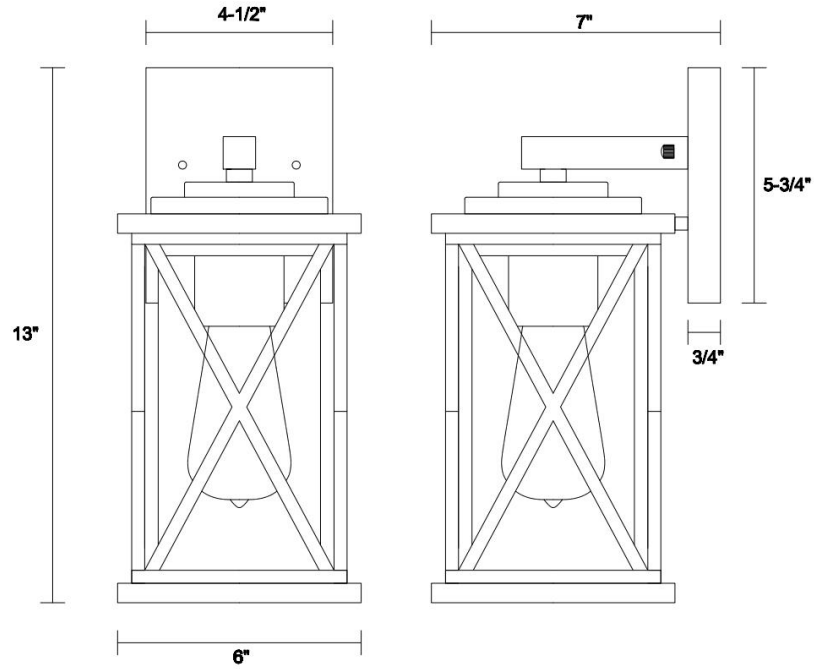

Windsor Cross Outdoor - Petite

PRODUCT VIEW

DIMENSION VIEW

SPECIFICATIONS

SKU	KXW0401S-1
DIMENSION	6"W x 13"H x 7"E
MATERIALS	Iron & Glass
FINISH	Charcoal Black
SOCKET & BULBS	1 x E26
WATTS PER SOCKET/ITEM	60 W / 60 W
BACKPLATE	4-1/2"W x 5-3/4" D x 3/4"H
ADJUSTABLE HEIGHT	N/A
NET WEIGHT	4 LBS