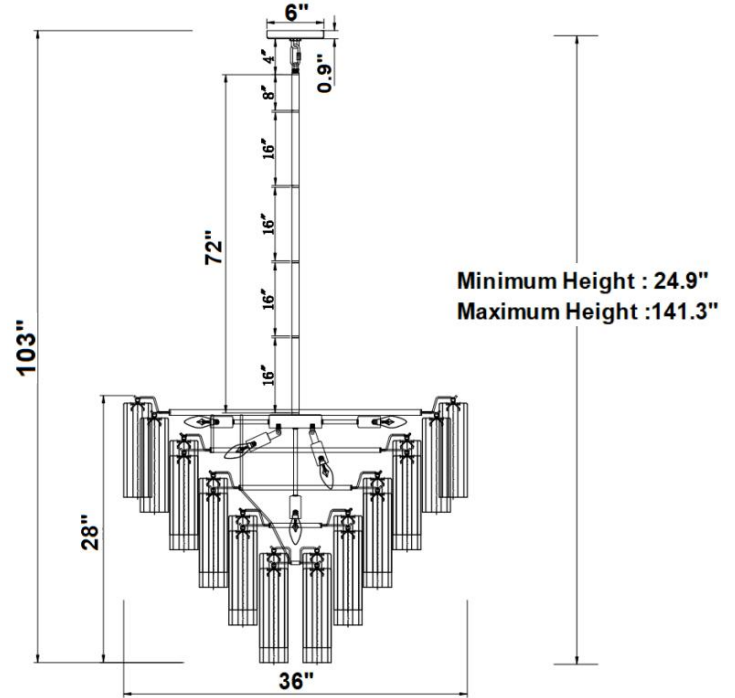

### DIMENSION VIEW

### SPECIFICATIONS

SKU	KCH5120-36
DIMENSION	36"W x 36"D x 28"H
MATERIALS	Iron & Glass
FINISH	Warm Brass
SOCKET & BULBS	17 x E12
WATTS PER SOCKET/ITEM	40 W / 680 W
CANOPY	6"D x 1"H
WIRE/RODS	144"/4 X 16" + 1 X 8"
NET WEIGHT	100 LBS
ADJUSTABLE HEIGHT	25"Hmin – 141"Hmax