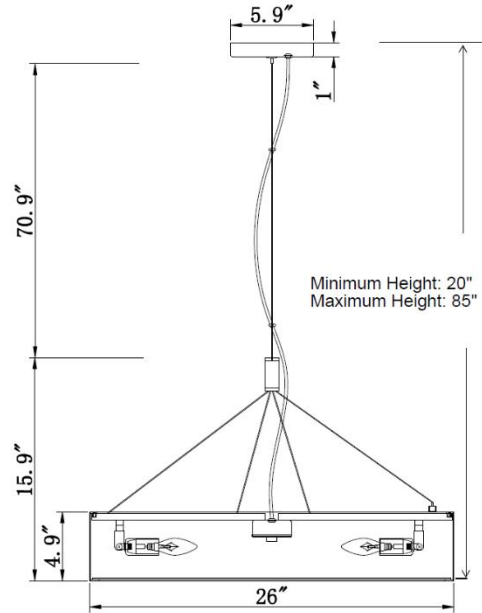

### DIMENSION VIEW

### SPECIFICATIONS

SKU	H21101-4G
DIMENSION	26"W x 26"D x 16"H
MATERIALS	Iron & Glass
FINISH	Molten Gold Leaf
SOCKET & BULBS	4 x E12
WATTS PER SOCKET/ITEM	40 W / 160 W
CANOPY	6" Dia x 1"H
WIRE/CABLE	82" / 1*71"+4*10"
ADJUSTABLE HEIGHT	20"Hmin - 85"Hmax
NET WEIGHT	13 LBS