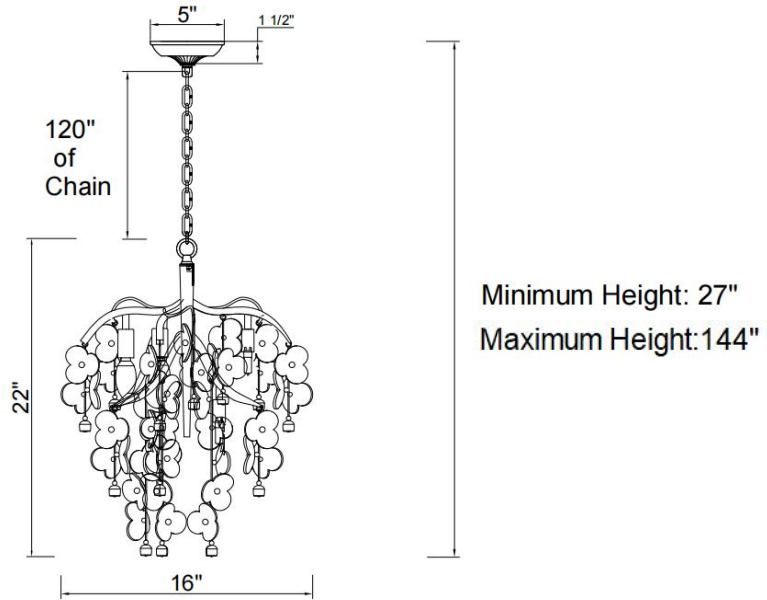

Lunaria Chandelier -16"

PRODUCT VIEW

DIMENSION VIEW

H26120R-16

SPECIFICATIONS

SKU	H26120R-16
DIMENSION	16"W x 16"D x 22"H
MATERIALS	Iron & Porcelain
FINISH	Siena Gold
SOCKET & BULBS	6 x G9
WATTS PER SOCKET/ITEM	5 W / 30 W
CANOPY	5" D x 1 1/2"H
WIRE / CHAIN	120" / 120"
NET WEIGHT	11 LBS
ADJUSTABLE HEIGHT	27"Hmin – 144"Hmax

NOTE:

- Safety Rate: ETL Dry. It is for indoor use only
- Some Assembling work is required. Please follow the instructions.
- Professional installation recommended. Dimmable with compatible bulbs/dimmer.