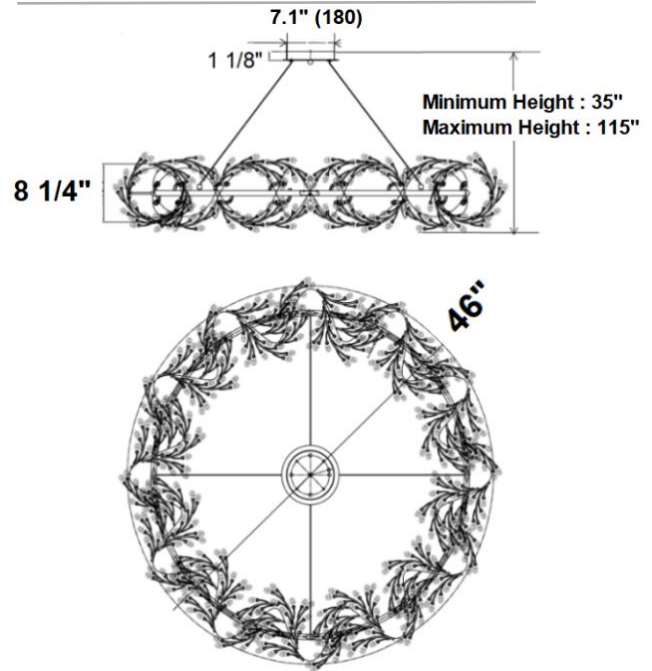

Ludovica Vine Floral Orbit Chandelier - Large

PRODUCT VIEW

DIMENSION VIEW

SPECIFICATIONS

| | |
|-----------------------|--------------------|
| SKU | H25115R-10 |
| DIMENSION | 46"W x 46"D x 8"H |
| MATERIALS | Iron & Crystal |
| FINISH | Sunwashed Goldleaf |
| SOCKET & BULBS | 16 x E12 |
| WATTS PER SOCKET/ITEM | 40 W / 640 W |
| CANOPY | 7" Dia x 1"H |
| WIRE/CABLE | 120"/118" |
| NET WEIGHT | 26 LBS |
| ADJUSTABLE HEIGHT | 35"Hmin – 115"Hmax |