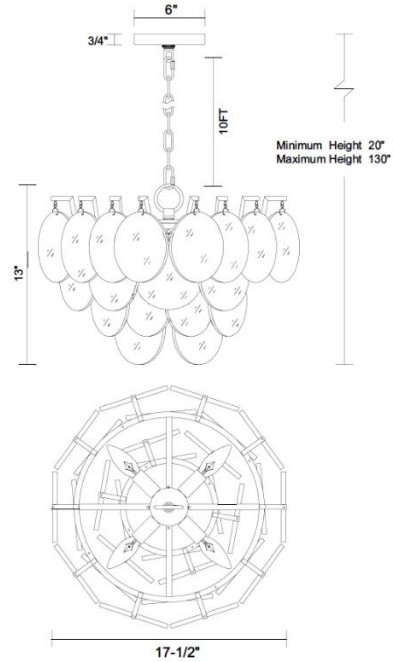

**Jacobella Small Chandelier**

**PRODUCT VIEW**

**DIMENSION VIEW**

**SPECIFICATIONS**

SKU	H21123-5BR or H21123-5BN
DIMENSION	17 1/2"W x 17 1/2"D x 13"H
MATERIALS	Iron & Glass
FINISH	Warm Brass or Brushed Nickel
SOCKET & BULBS	5 x E12
WATTS PER SOCKET/ITEM	40 W / 200 W
CANOPY	6" D x 1"H
WIRE/CHAIN	120"/118"
NET WEIGHT	15 LBS
ADJUSTABLE HEIGHT	20"Hmin – 130"Hmax