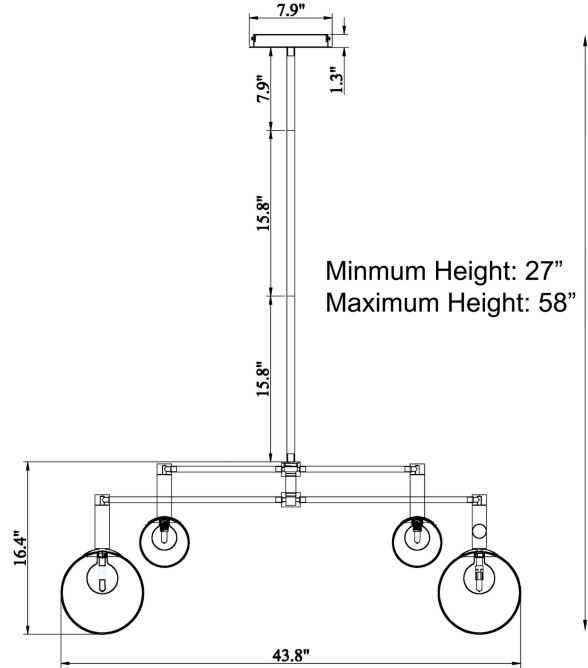

Cordova 6-light Chandelier

PRODUCT VIEW

DIMENSION VIEW

SPECIFICATIONS

SKU	KCH0131-6
DIMENSION	44"W x 44"D x 16"H
MATERIALS	Iron & Glass
FINISH	Warm Brass/Matte Black
SOCKET & BULBS	6 x G9 LED
WATTS PER SOCKET/ITEM	5 W / 30 W
CANOPY	8" D x 1"H
RODS	1 x 8"+ 2 x 16"
ADJUSTABLE HEIGHT	27"Hmin – 58"Hmax
NET WEIGHT	15 LBS