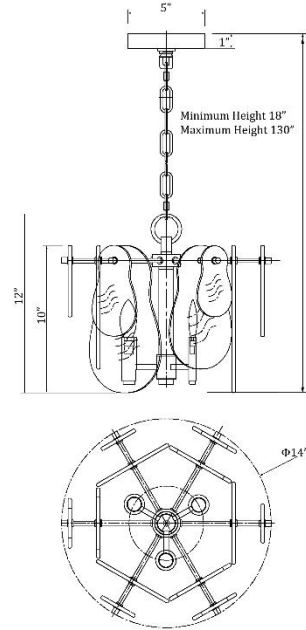

Idalia Pendant

PRODUCT VIEW

DIMENSION VIEW

SPECIFICATIONS

SKU	H24101P-3
DIMENSION	14"W x 14"D x 12"H
MATERIALS	Iron & Glass
FINISH	Plated Warm Brass
SOCKET & BULBS	3 x E12
WATTS PER SOCKET/ITEM	40 W / 120 W
CANOPY	5" Dia x 1"H
WIRE/CHAIN	120"/118"
ADJUSTABLE HEIGHT	18"Hmin – 130"Hmax
NET WEIGHT	13 LBS