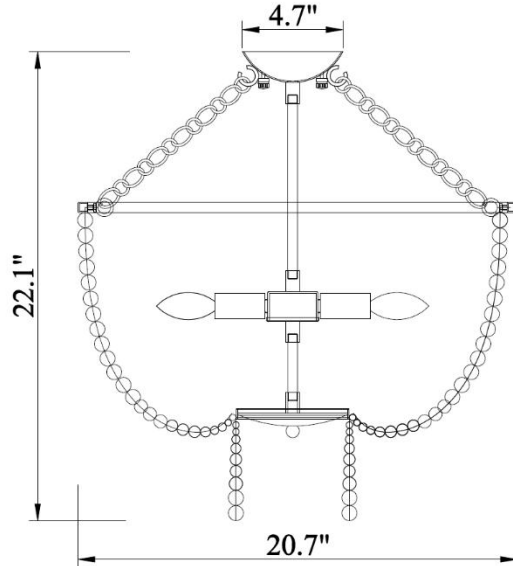

Campana Sem-Flushmount

PRODUCT VIEW

DIMENSION VIEW

SPECIFICATIONS

SKU	F21103-4GL
DIMENSION	21"W x 21"D x 22"H
MATERIALS	Iron & Wood
FINISH	Siena Gold Leaf with Matte White Beads
SOCKET & BULBS	4 x E12
WATTS PER SOCKET/ITEM	40 W / 160 W
CANOPY	5" Dia x 1"H
ADJUSTABLE HEIGHT	N/A
NET WEIGHT	8 LBS