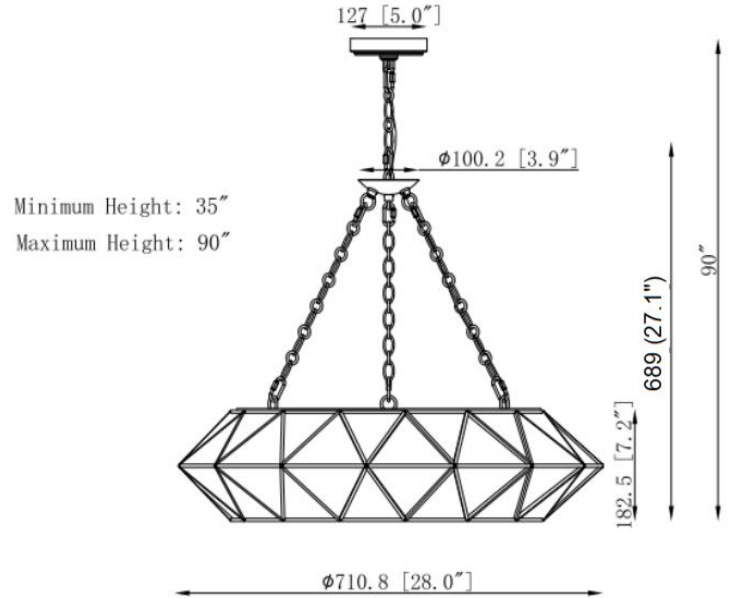

Celestia Chandelier - Large

PRODUCT VIEW

DIMENSION VIEW

SPECIFICATIONS

SKU	KCH4101-8
DIMENSION	28"W x 28"D x 27"H
MATERIALS	Brass Iron+Antique glass
FINISH	Metal Frame: Starlit Brass /Glass Panels: Starlight Veil
SOCKET & BULBS	8 x E26
WATTS PER SOCKET/ITEM	60 W / 480 W
CANOPY	5" D x 1"H
CHAIN/WIRE	72"/120"
ADJUSTABLE HEIGHT	35"Hmin – 90"Hmax
NET WEIGHT	18 LBS