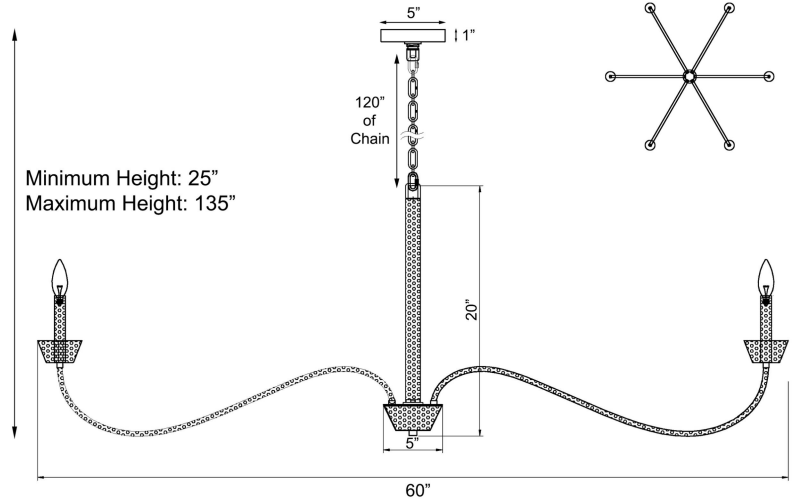

Sabine Grand Arc Chandelier – Black

PRODUCT VIEW

DIMENSION VIEW

SPECIFICATIONS

SKU	H20105-6BK
DIMENSION	60"W x 60"D x 20"H
MATERIALS	Hammered Iron
FINISH	Forged Black
SOCKET & BULBS	6 x E12
WATTS PER SOCKET/ITEM	60 W / 360 W
CANOPY	5" Dia x 1"H
WIRE/CHAIN	120"/120"
ADJUSTABLE HEIGHT	25"Hmin – 135"Hmax
NET WEIGHT	15 LBS

NOTE:

- Safety Rate: UL/ETL Dry. It is for indoor use only
- Some Assembling work is required. Please follow the instructions.
- Professional installation recommended. Dimmable with compatible bulbs/dimmer.