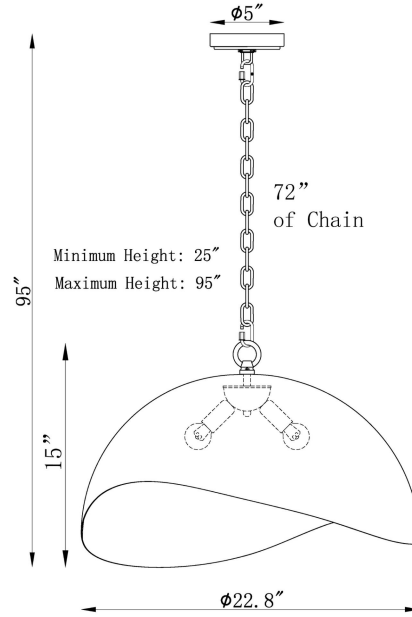

**Sabine Artisan Pendant - Black**

**PRODUCT VIEW**

**DIMENSION VIEW**

**SPECIFICATIONS**

SKU	P25110-3
DIMENSION	23"W x 23"D x 15"H
MATERIALS	Iron
FINISH	Outer: Forged Black Inner: Molten Gold Leaf
SOCKET & BULBS	3 x E12
WATTS PER SOCKET/ITEM	40 W / 120 W
CANOPY	5"Dia x 1"H
WIRE/CHAIN	72"/120"
ADJUSTABLE HEIGHT	25"Hmin – 95"Hmax
NET WEIGHT	7 LBS