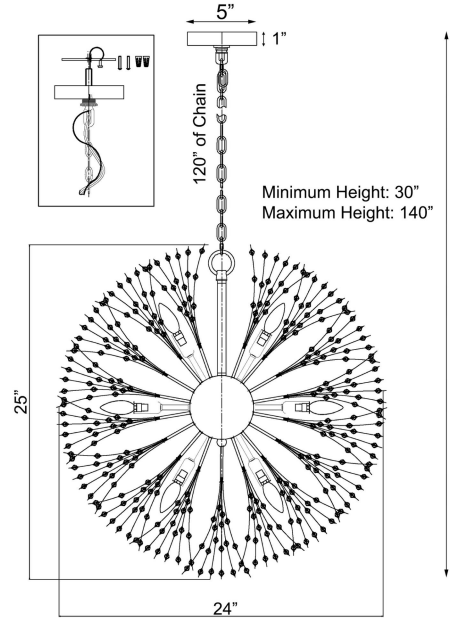

Milky Way Nova Crown Chandelier

PRODUCT VIEW

DIMENSION VIEW

SPECIFICATIONS

SKU	H22105G-12
DIMENSION	24"W x 24"D x 25"H
MATERIALS	Iron & Crystals
FINISH	Plated Warm Brass
SOCKET & BULBS	12 x E12
WATTS PER SOCKET/ITEM	40 W / 480 W
CANOPY	5" Dia x 1"H
WIRE/CHAIN	120"/120"
ADJUSTABLE HEIGHT	30"Hmin – 140"Hmax
NET WEIGHT	15 LBS

NOTE:

- Safety Rate: UL/ETL Dry. It is for indoor use only
- Some Assembling work is required. Please follow the instructions.
- Professional installation recommended. Dimmable with compatible bulbs/dimmer.