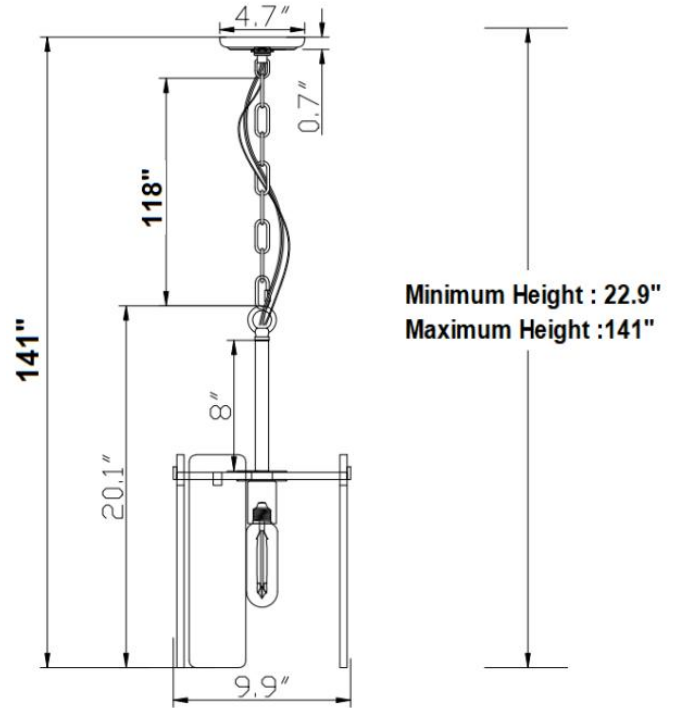

Tundra Pendant

PRODUCT VIEW

DIMENSION VIEW

SPECIFICATIONS

SKU	KCH5160P-10
DIMENSION	10"W x 10"D x 20"H
MATERIALS	Iron & Glass
FINISH	Warm Brass
SOCKET & BULBS	1 x E26
WATTS PER SOCKET/ITEM	60 W / 60 W
CANOPY	5" D x 1"H
WIRE/CHAIN	120"/120"
NET WEIGHT	13 LBS
ADJUSTABLE HEIGHT	23"Hmin – 141"Hmax

NOTE:

- Safety Rate: UL/ETL Dry. It is for indoor use only
- Some Assembling work is required. Please follow the instructions.
- Professional installation recommended. Dimmable with compatible bulbs/dimmer.